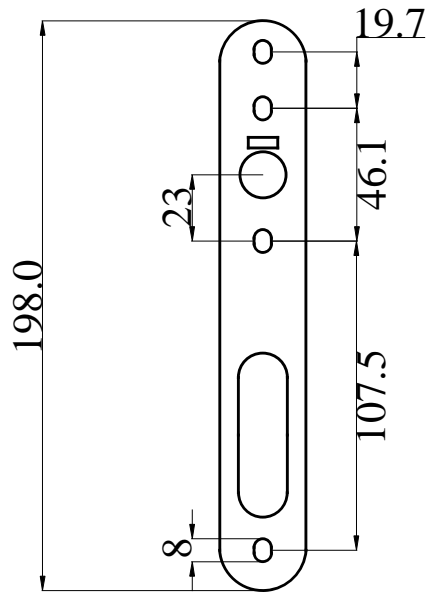

VIOLA -SLIM

undercover -
steel zinc
plated

cover -
stainless
steel 304