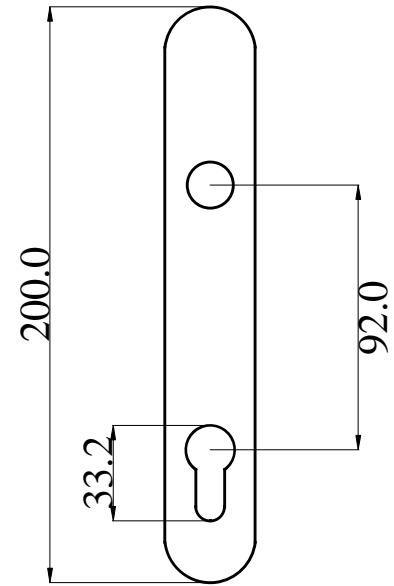

VIOLA -SLIM

undercover -
steel zinc
plated

cover -
stainless
steel 304