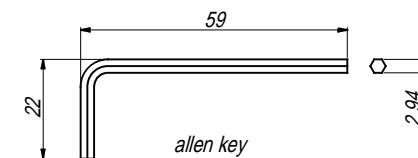

(11)	spindle	2	9*9*145
(10)	spring	2	GB/T894.1 16
(9)	cushion	3	Ø24*0.8
(8)	spring	3	Ø30*1.9
(7)	stop washer	2	Ø26*1.5
(6)	inner rose	2	168*44*6, 8*1.2
(5)	outer rose	2	170*46*8*0, 8
(4)	grub screw	2	M6*6
(3)	pin	6	Ø3*3
(2)	steel insert	2	
(1)	handle-satin	2	
serial no.	VIOLA VIOLA KNOB	QTY	specification