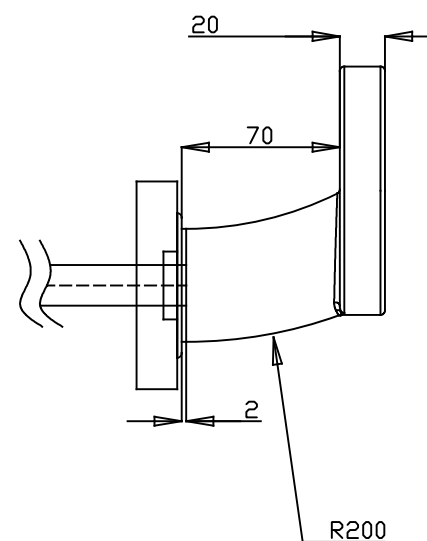

(11)	spindle	2	9*9*145
(10)	spring	2	GB/T894.1 16
(9)	cushion	3	Ø24*0.8
(8)	spring	3	Ø30*1.9
(7)	stop washer	2	Ø26*1.5
(6)	inner rose	2	168*44*6, 8*1.2
(5)	outer rose	2	170*46*8*0, 8
(4)	grub screw	2	M6*6
(3)	pin	6	Ø3*3
(2)	steel insert	2	
(1)	handle-satin	2	
serial no.	VIOLA VIOLA KNOB	QTY	specification