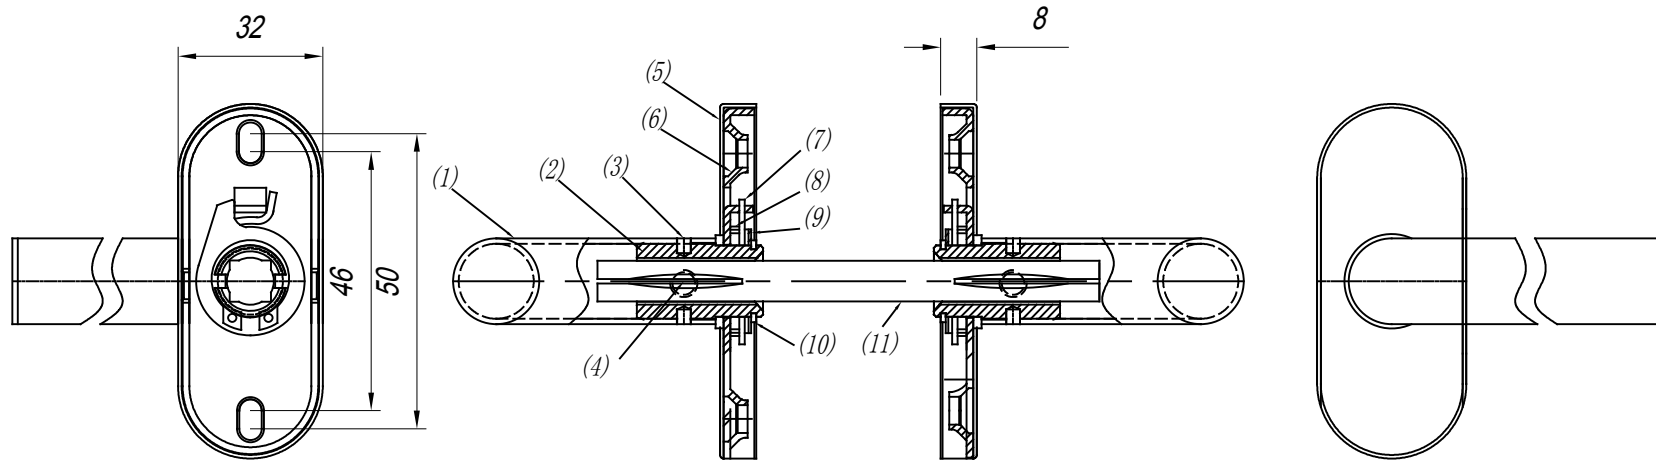

EDPOL.MJ

VICKY

YACOB