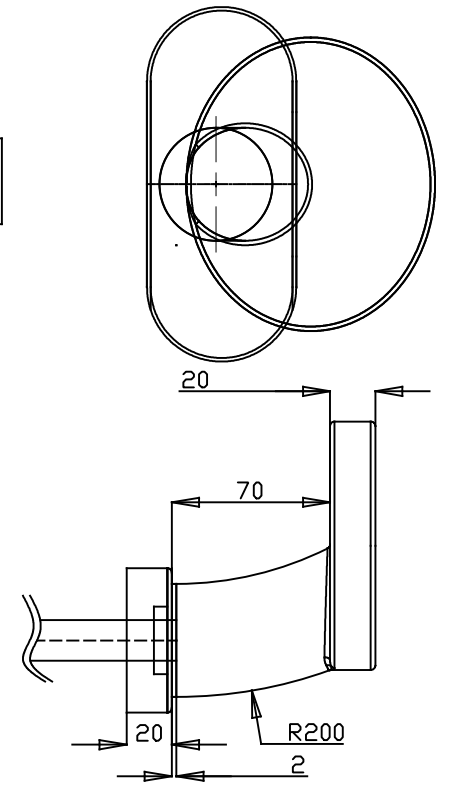

EDPOL.MJ

VICKY

YACOB

J-Form

L-Form

U-Form

(11)	spindle	2	9*9*145
(10)	spring	2	GB/T894.1 16
(9)	cushion	3	Ø24*0.8
(8)	spring	3	Ø30*1.9
(7)	stop washer	2	Ø26*1.5
(6)	inner rose	2	168*44*6.8*1.2
(5)	outer rose	2	170*46*8*0.8
(4)	screw DIN914	2	M6*6
(3)	pin	6	Ø3*3
(2)	steel insert	2	
(1)	handle-satin	2	
serial no.	VIOLA-BLIND	QTY	specification